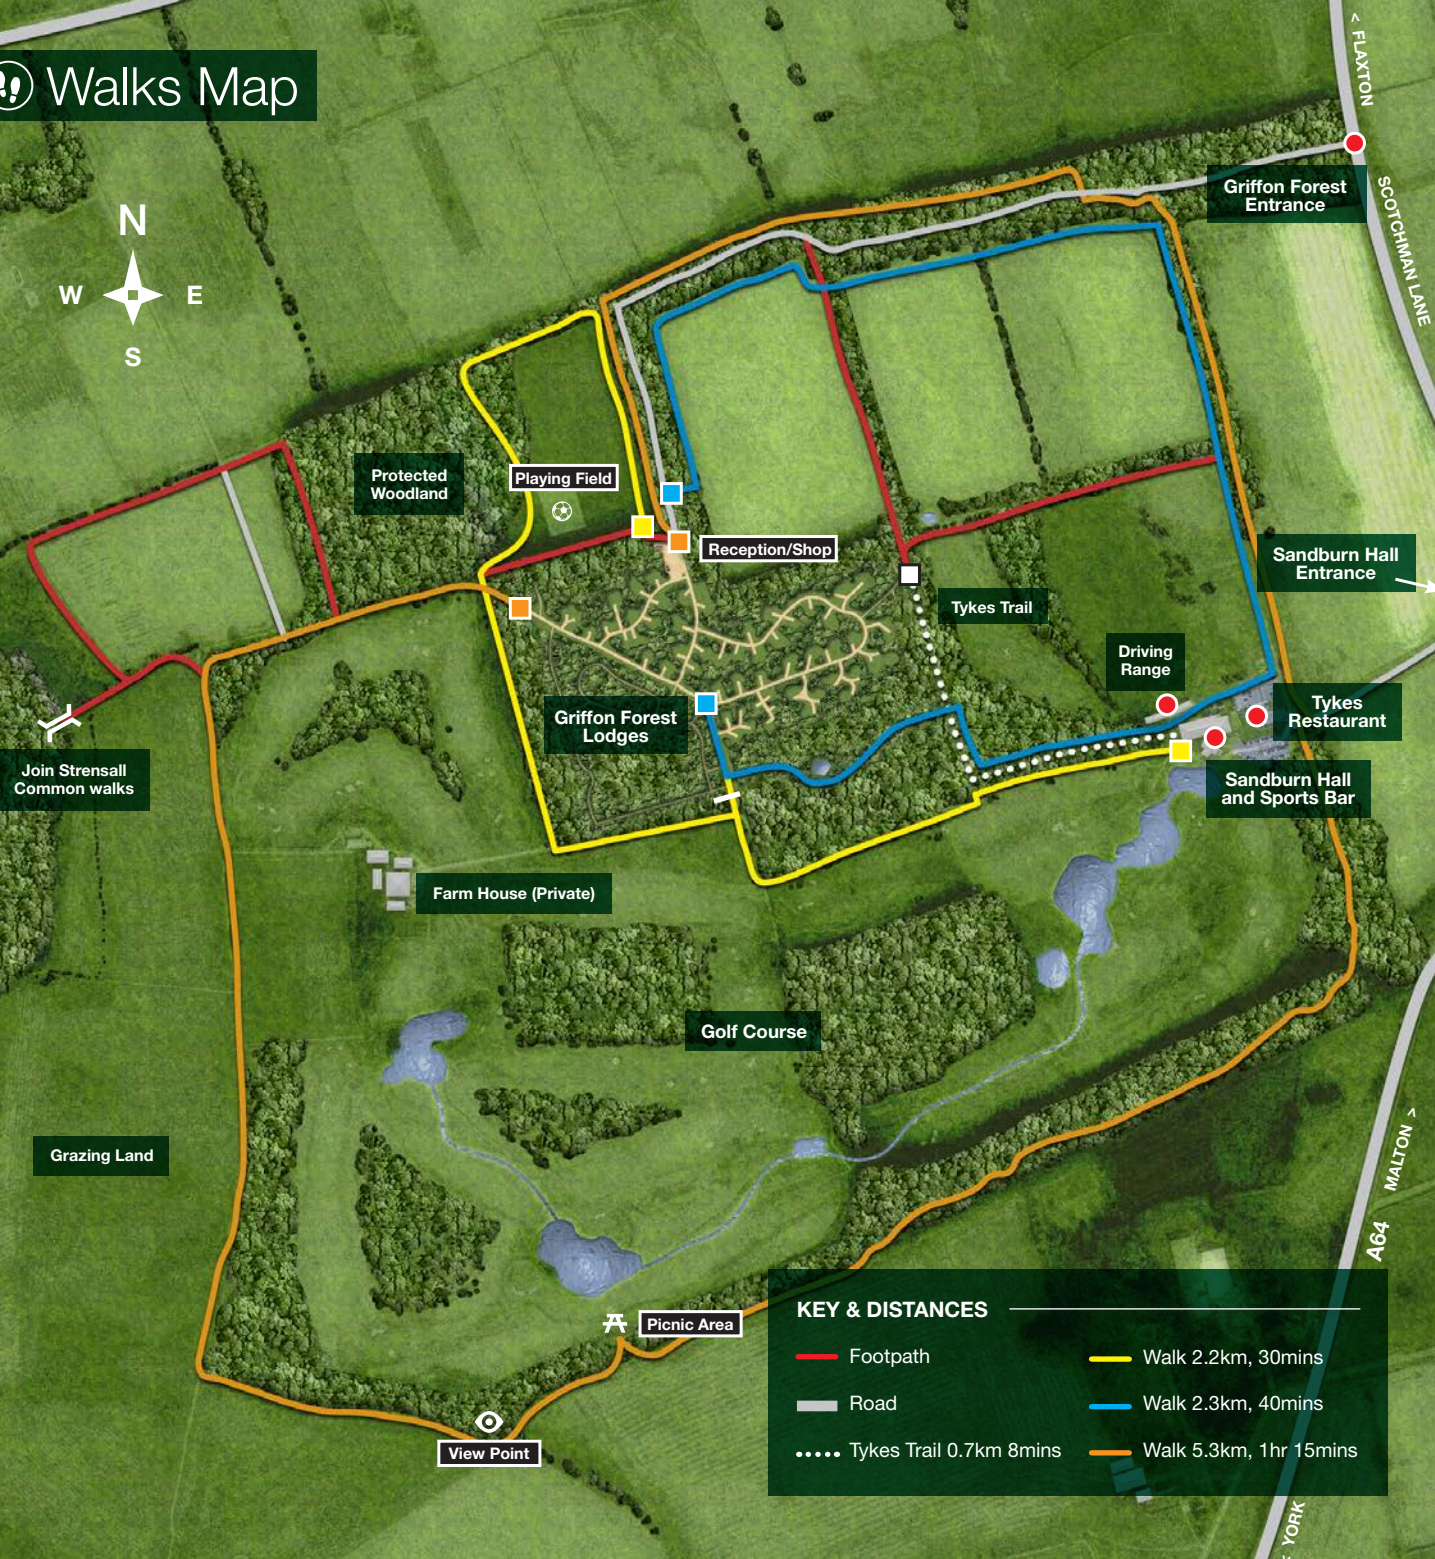

# Walks Map

## GRIFFON FOREST YORK

Enjoy one of our walks and explore all we have to offer...

### On your door step...

- Bike hire for use on our walks and fishing rod hire for use at the trout lake available at Griffon Forest reception
- Sandburn Hall and Tykes Restaurant, just 8 minutes' walk along the Tykes trail
- 10% discount on all food and drinks in the Sports Bar and Tykes Restaurant
- Discounted resident guest green-fees
- Free Wi-Fi throughout Sandburn Hall
- Dogs welcome on all patios

### Griffon Forest Shop and Reception

Open Mon, Fri and Sat 9-6pm  
Tues, Wed, Thurs 9-5.30pm Sunday 10-12pm

Griffon Forest **01904 468787** Emergency **07753844895**  
Tykes Bookings **01904 469911** Golf Shop **01904 469929**